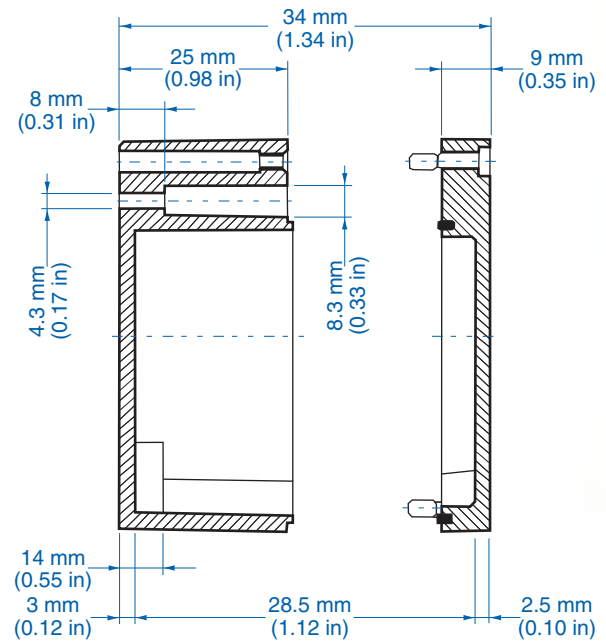

Accessories

Ordering Information	Cat. No.	Type	Std. Pk.
Mounting Tab Kit - small	154-004	MT-AL1	1

Please refer to pages 149-152 for additional accessories and detailed information.