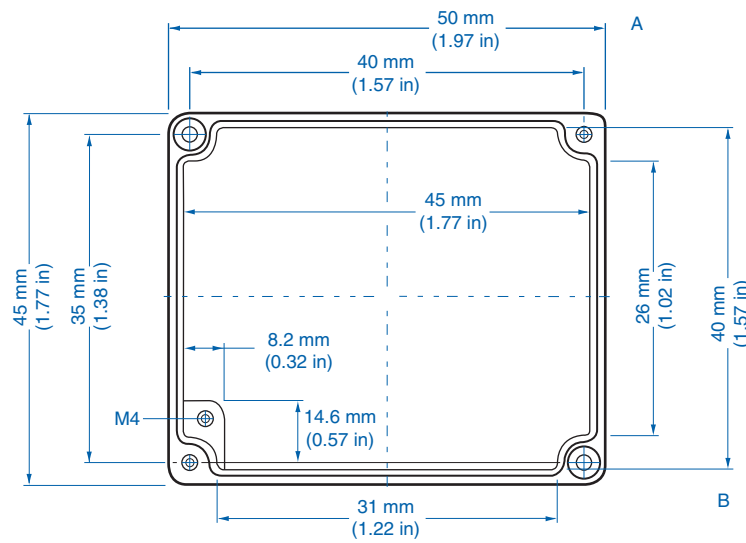

External Mounting Tabs*

Sample Application

* sold separately

AL 55-3 – Aluminum – 50 x 45 mm (1.97 x 1.77 in.)

Standard Features

- **Protection Level:** IP66
- **Technical:** Smooth Sidewalls
- **Enclosure Material:** Cast Aluminum, Al Si 12
- **Gasket Material:** Polyurethane
- **Temperature Range:** -35°C to 80°C (-31°F to 176°F)
- **Color:** Silver Gray, RAL 7001
- **Accessories:** See section below

Aluminum

| Ordering Information | Cat. No. | Type | Length | Dimensions mm (in) | | Std. Pk. |
|----------------------|----------|---------|-----------------|--------------------|-----------------|----------|
| | | | | Width | Height | |
| Enclosure | 150-001 | AL 55-3 | 50 mm (1.97 in) | 45 mm (1.77 in) | 30 mm (1.18 in) | 1 |

Aluminum

| Ordering Information | Cat. No. | Type | Length | Dimensions mm (in) | | Std. Pk. |
|----------------------|----------|---------|-----------------|--------------------|-----------------|----------|
| | | | | Width | Height | |
| Enclosure | 150-002 | AL 66-3 | 64 mm (2.52 in) | 58 mm (2.28 in) | 34 mm (1.34 in) | 1 |