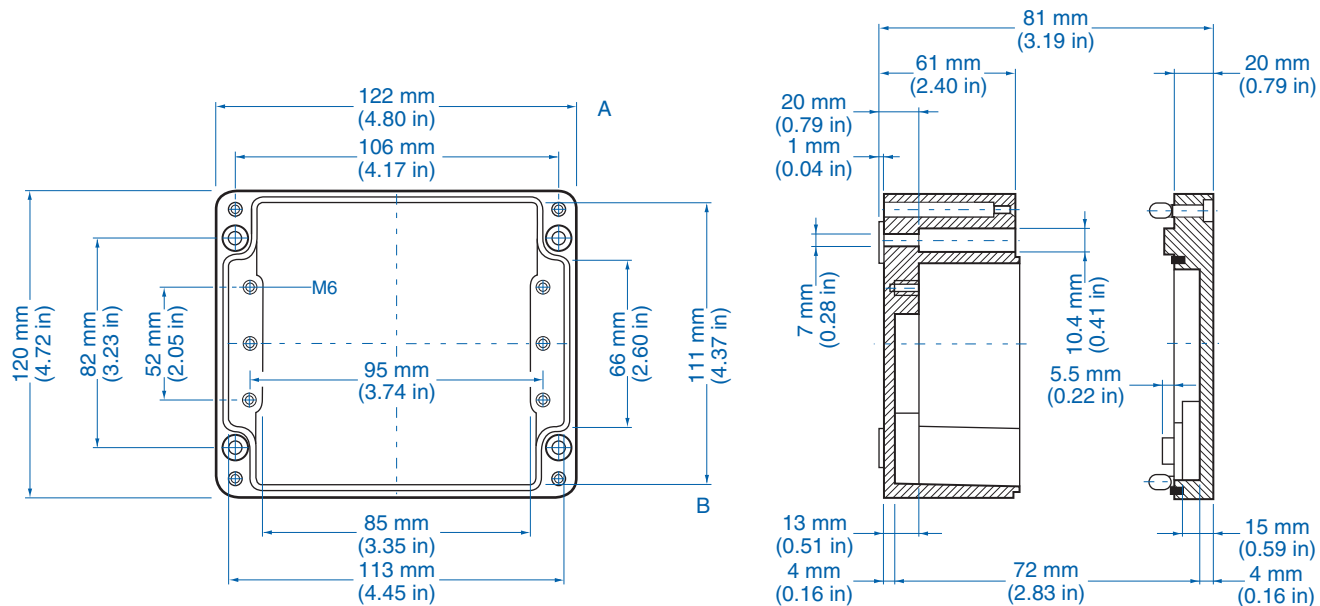

Accessories

Ordering Information	Cat. No.	Type	Std. Pk.
Mounting Plate	155-009	ALMPS-1212	1
Hinge Kit Set	154-210	HK-AL	1
DIN Rail TS 35 - 35 x 110 mm	162-009	TS35/110	1
Mounting Tab Kit - large	154-006	MT-AL2	1

Please refer to pages 149-152 for additional accessories and detailed information.