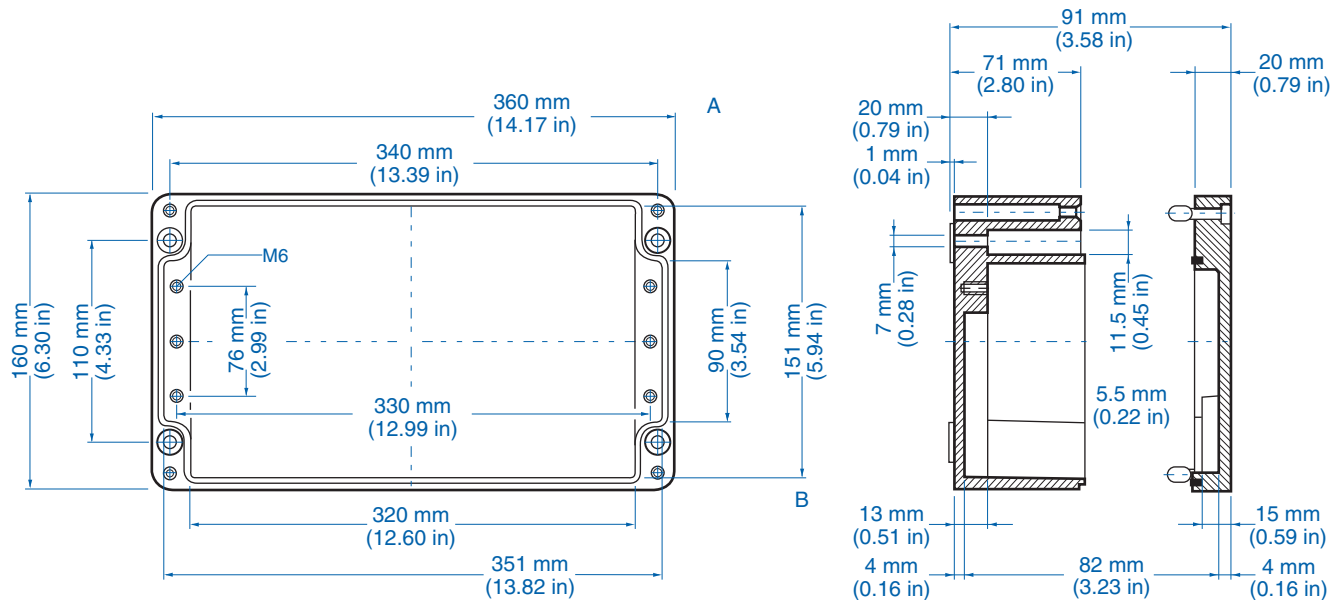

Accessories

Ordering Information	Cat. No.	Type	Std. Pk.
Mounting Plate	155-013	ALMPS-3616	1
Hinge Kit Set	154-210	HK-AL	1
DIN Rail TS 35 - 35 x 345mm	162-013	TS35/345	1
Mounting Tab Kit - large	154-006	MT-AL2	1

Please refer to pages 149-152 for additional accessories and detailed information.