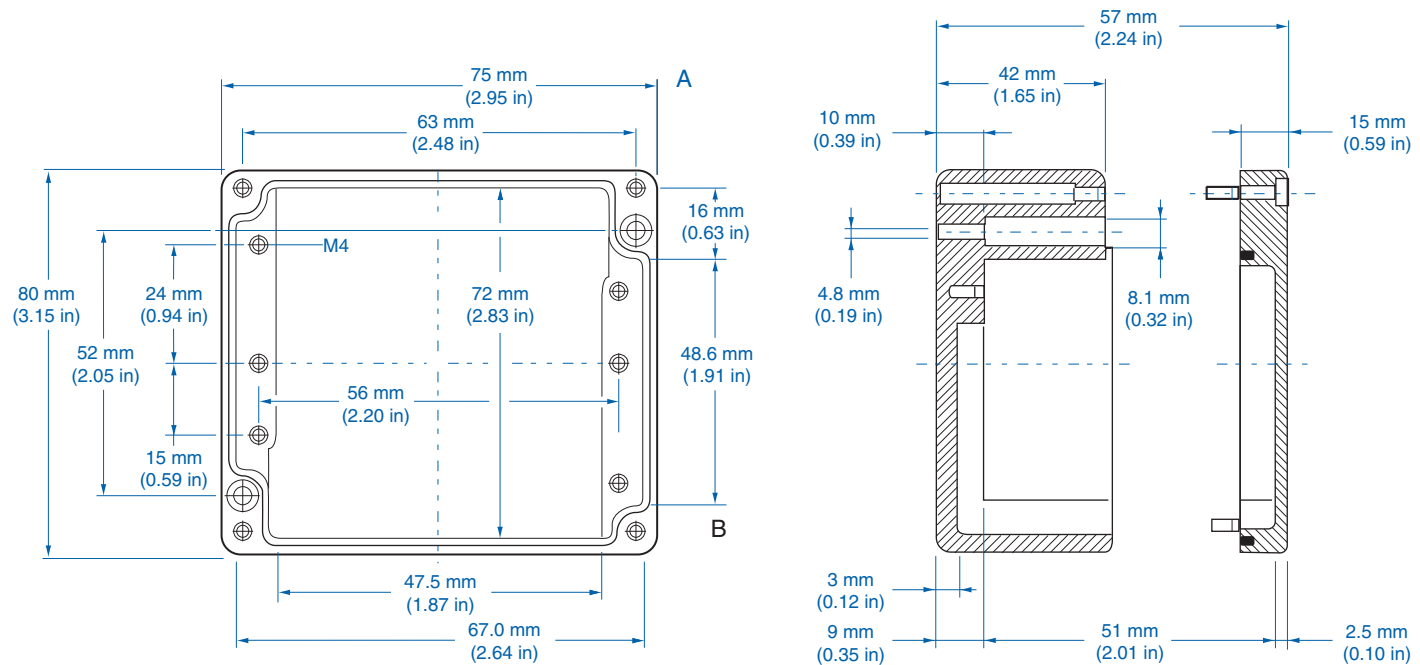

Accessories

Ordering Information	Cat. No.	Type	Std. Pk.
Mounting Plate	155-005	ALMPS-88	1
Mounting Tab Kit - small	154-004	MT-AL1	1

Please refer to pages 149-152 for additional accessories and detailed information.