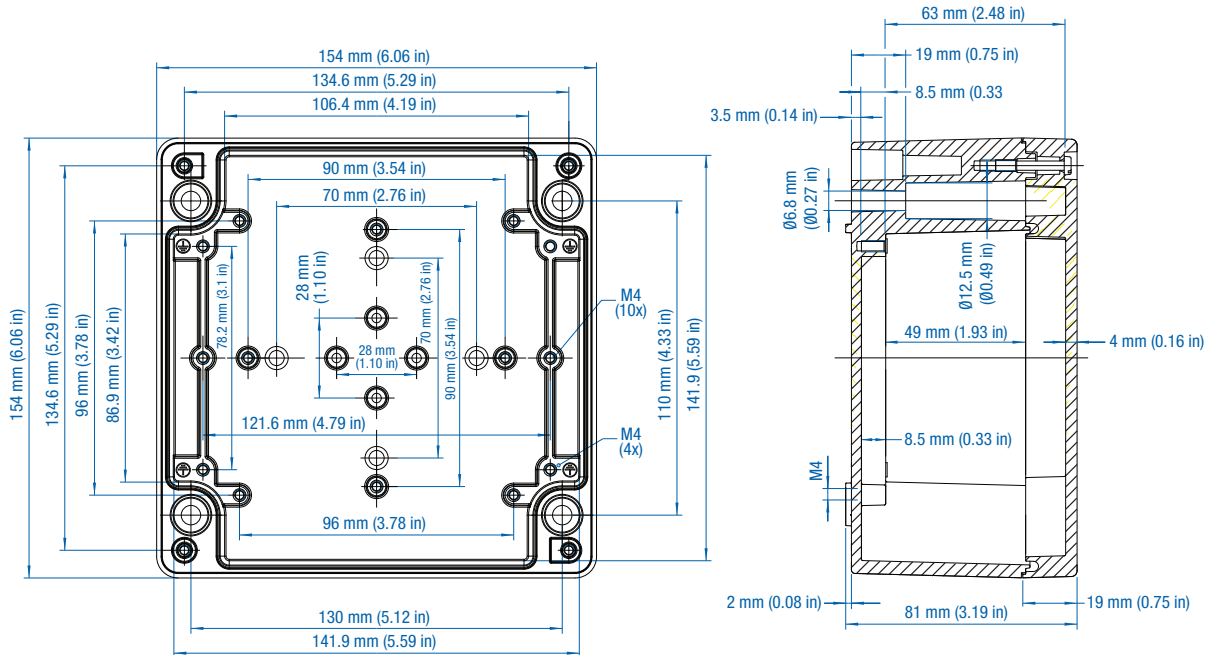

Accessories

Ordering Information	Cat. No.	Type	Std. Pk.
Mounting Plate (plastic)	195-005	TKMPI-1313	1
Mounting Plate (steel)	197-005	TKMPS-1313	1
Hinge Kit Set	154-210	HK-AL	1
DIN Rail TS 35 - 106 mm	198-106	TS35/106	1
DIN Rail TS 15 - 111 mm	197-111	TS15/111	1
Mounting Tab Kit - large	154-006	MT-AL2	1

Please refer to pages 149-152 for additional accessories and detailed information.