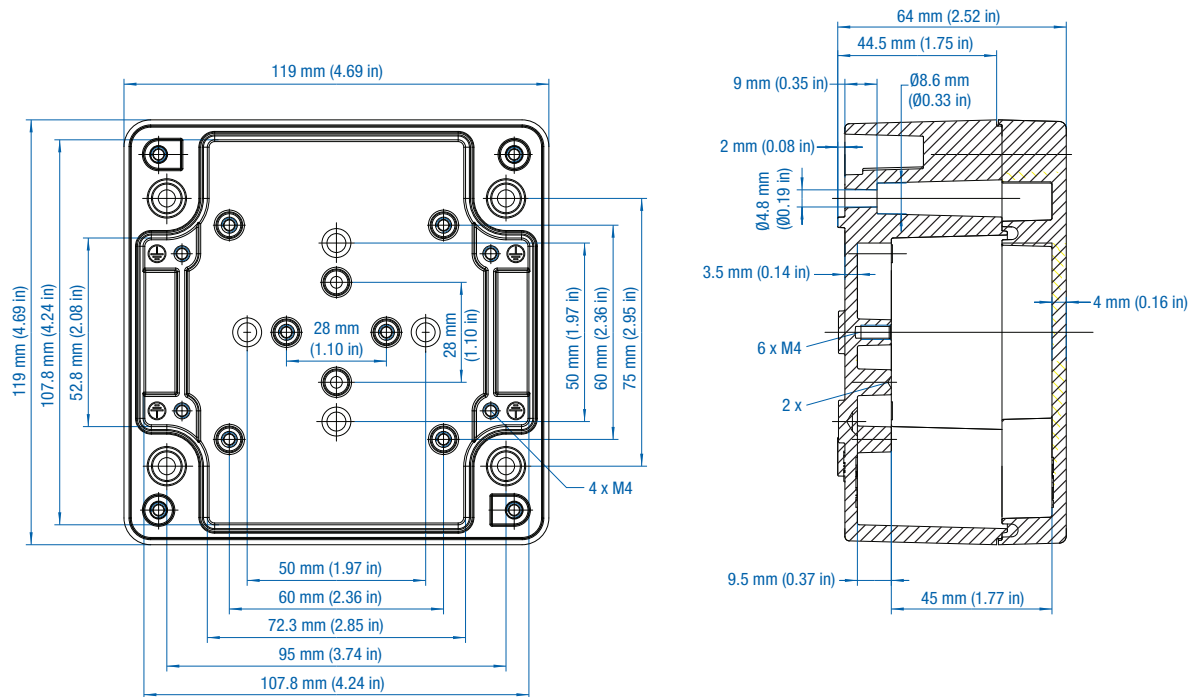

Accessories

Ordering Information	Cat. No.	Type	Std. Pk.
Mounting Plate (plastic)	195-003	TKMPI-99	1
Mounting Plate (steel)	197-003	TKMPS-99	1
DIN Rail TS15-80 mm	197-080	TS15/80	1
Mounting Tab Kit - small	154-004	MT-AL1	1

Please refer to pages 149-152 for additional accessories and detailed information.