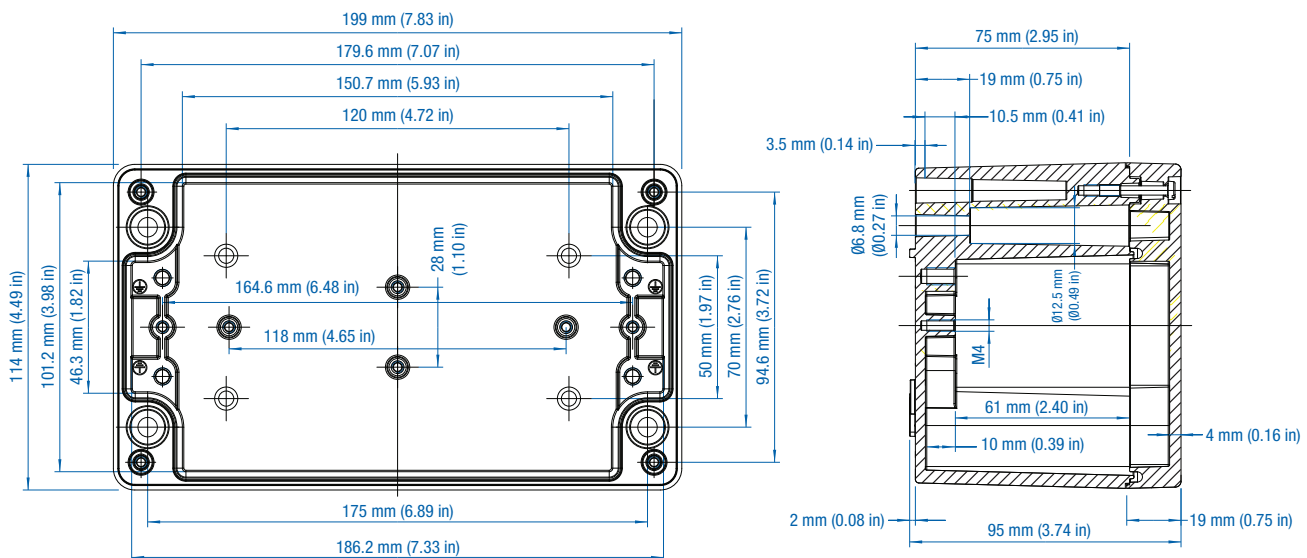

Accessories

Ordering Information	Cat. No.	Type	Std. Pk.
Mounting Plate (plastic)	195-006	TKMPI-1811	1
Mounting Plate (steel)	197-006	TKMPS-1811	1
Hinge Kit Set	154-210	HK-AL	1
DIN Rail TS 35 - 144 mm	198-144	TS35/144	1
Mounting Tab Kit - large	154-006	MT-AL2	1

Please refer to pages 149-152 for additional accessories and detailed information.