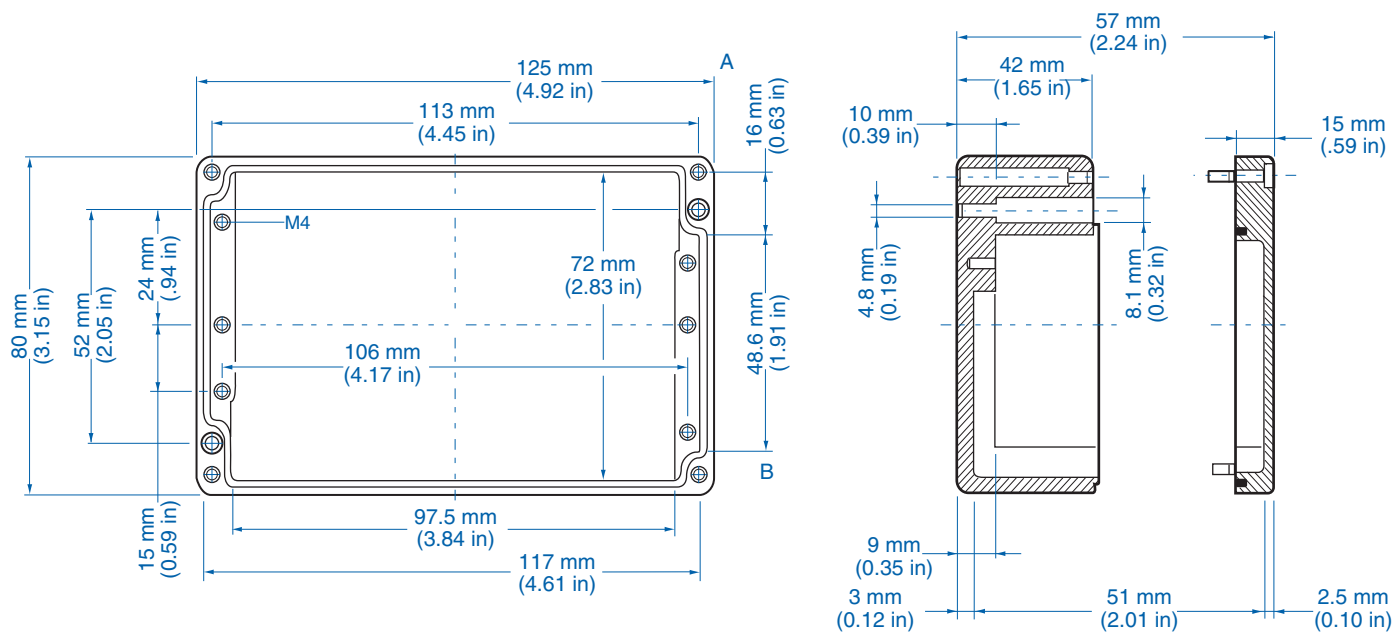

Accessories

Ordering Information	Cat. No.	Type	Std. Pk.
Mounting Plate	155-006	ALMPS-1308	1
Mounting Tab Kit - small	154-004	MT-AL1	1

Please refer to pages 149-152 for additional accessories and detailed information.