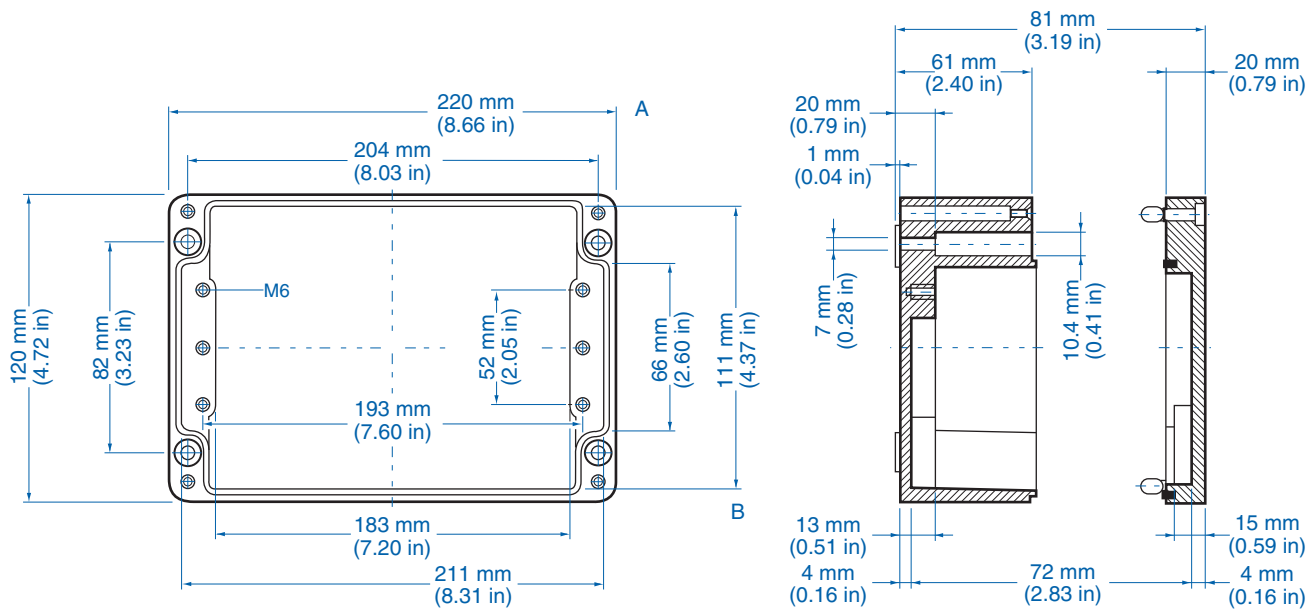

Accessories

Ordering Information	Cat. No.	Type	Std. Pk.
Mounting Plate	155-010	ALMPS-2212	1
Hinge Kit Set	154-210	HK-AL	1
DIN Rail TS 35 - 35 x 208mm	162-010	TS35/208	1
Mounting Tab Kit - large	154-006	MT-AL2	1

Please refer to pages 149-152 for additional accessories and detailed information.