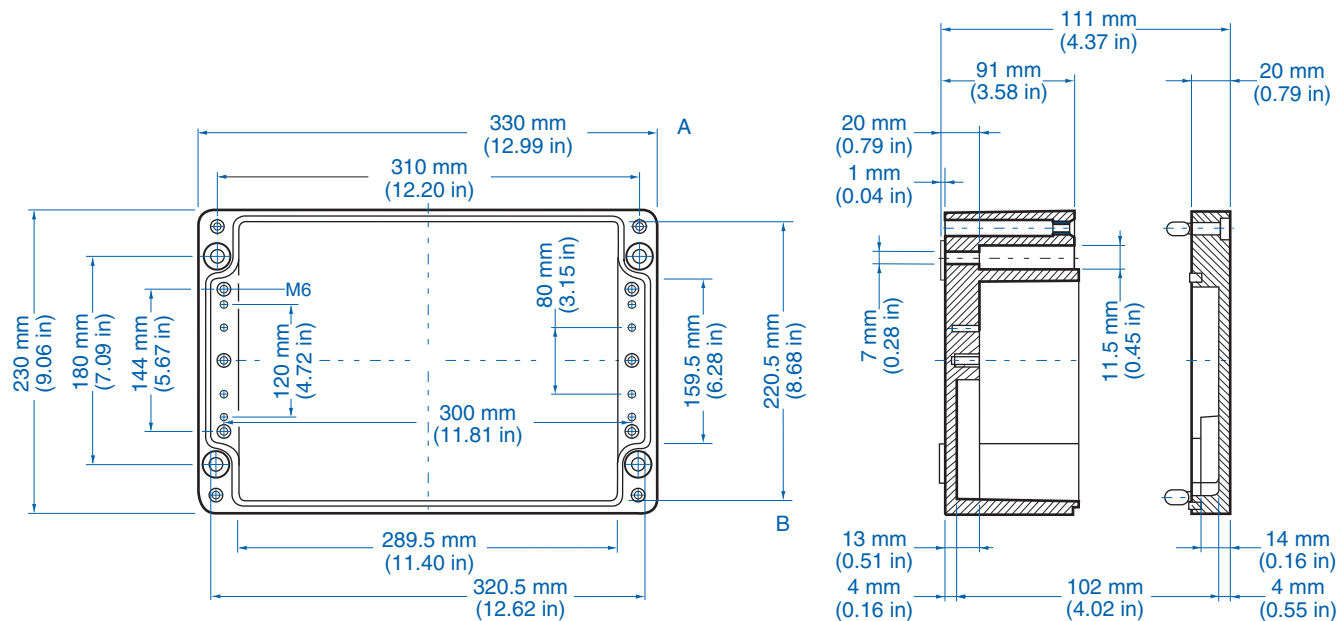

Accessories

Ordering Information	Cat. No.	Type	Std. Pk.
Mounting Plate	155-016	ALMPS-3323	1
Hinge Kit Set	154-210	HK-AL	1
DIN Rail TS 35 - 35 x 316mm	162-016	TS35/316	1
Mounting Tab Kit - large	154-006	MT-AL2	1

Please refer to pages 149-152 for additional accessories and detailed information.