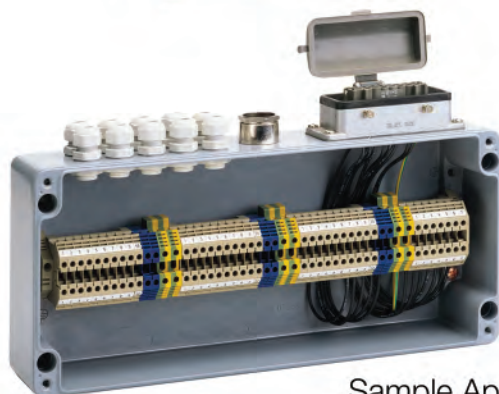

Sample Application