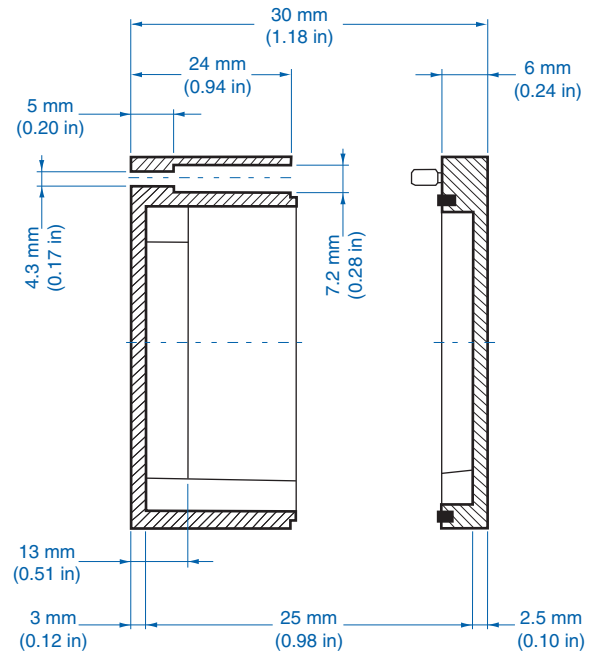

With the help of the steel mounting plates, even large and heavy components can be securely mounted. The mounting plates are available from enclosures AL 88-6 and larger.

External Hinges*

DIN Rail*

Sample Application

External Mounting Tabs*

Sample Application

* sold separately

AL 55-3 – Aluminum – 50 x 45 mm (1.97 x 1.77 in.)

Standard Features

- **Protection Level:** IP66
- **Technical:** Smooth Sidewalls
- **Enclosure Material:** Cast Aluminum, Al Si 12
- **Gasket Material:** Polyurethane
- **Temperature Range:** -35°C to 80°C (-31°F to 176°F)
- **Color:** Silver Gray, RAL 7001
- **Accessories:** See section below

Aluminum

| Ordering Information | Cat. No. | Type | Length | Dimensions mm (in) | | Std. Pk. |
|----------------------|----------|---------|-----------------|--------------------|-----------------|----------|
| | | | | Width | Height | |
| Enclosure | 150-001 | AL 55-3 | 50 mm (1.97 in) | 45 mm (1.77 in) | 30 mm (1.18 in) | 1 |

Aluminum

| Ordering Information | Cat. No. | Type | Length | Dimensions mm (in) | | Std. Pk. |
|----------------------|----------|---------|-----------------|--------------------|-----------------|----------|
| | | | | Width | Height | |
| Enclosure | 150-002 | AL 66-3 | 64 mm (2.52 in) | 58 mm (2.28 in) | 34 mm (1.34 in) | 1 |