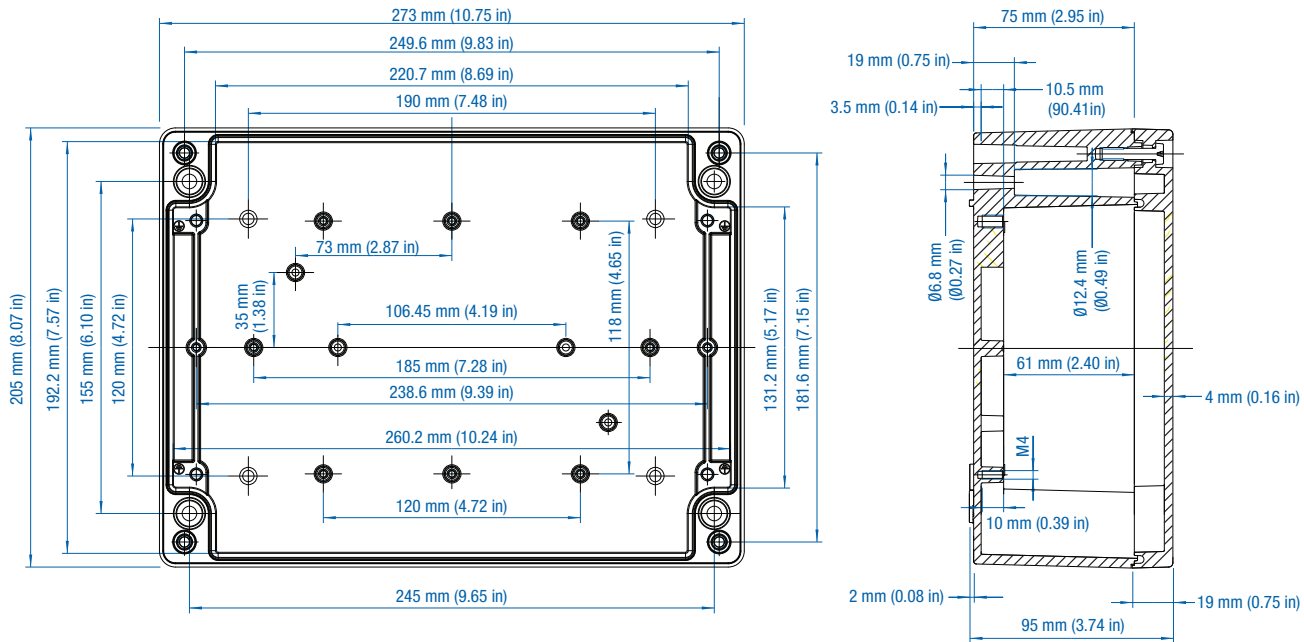

Accessories

Ordering Information	Cat. No.	Type	Std. Pk.
Mounting Plate (plastic)	195-008	TKMPI-2518	1
Mounting Plate (steel)	197-008	TKMPS-2518	1
Hinge Kit Set	154-210	HK-AL	1
DIN Rail TS 35 - 216 mm	198-216	TS35/216	1
Mounting Tab Kit - large	154-006	MT-AL2	1

Please refer to pages 149-152 for additional accessories and detailed information.