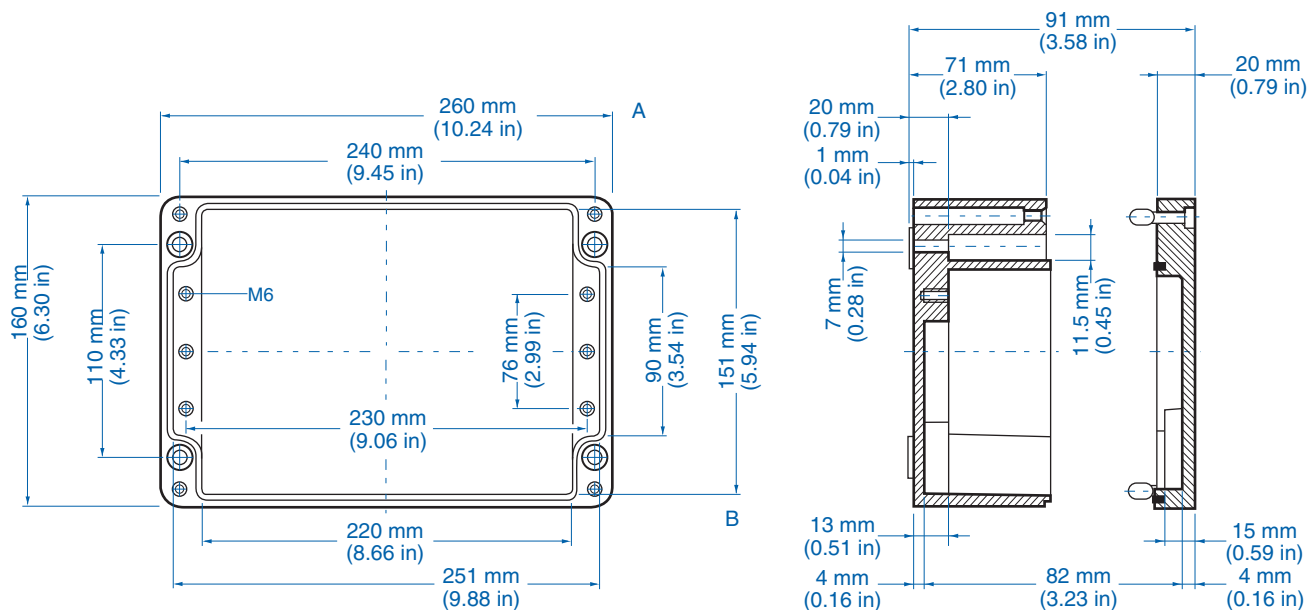

Accessories

Ordering Information	Cat. No.	Type	Std. Pk.
Mounting Plate	155-012	ALMPS-2616	1
Hinge Kit Set	154-210	HK-AL	1
DIN Rail TS 35 - 35 x 245mm	162-012	TS35/245	1
Mounting Tab Kit - large	154-006	MT-AL2	1

Please refer to pages 149-152 for additional accessories and detailed information.