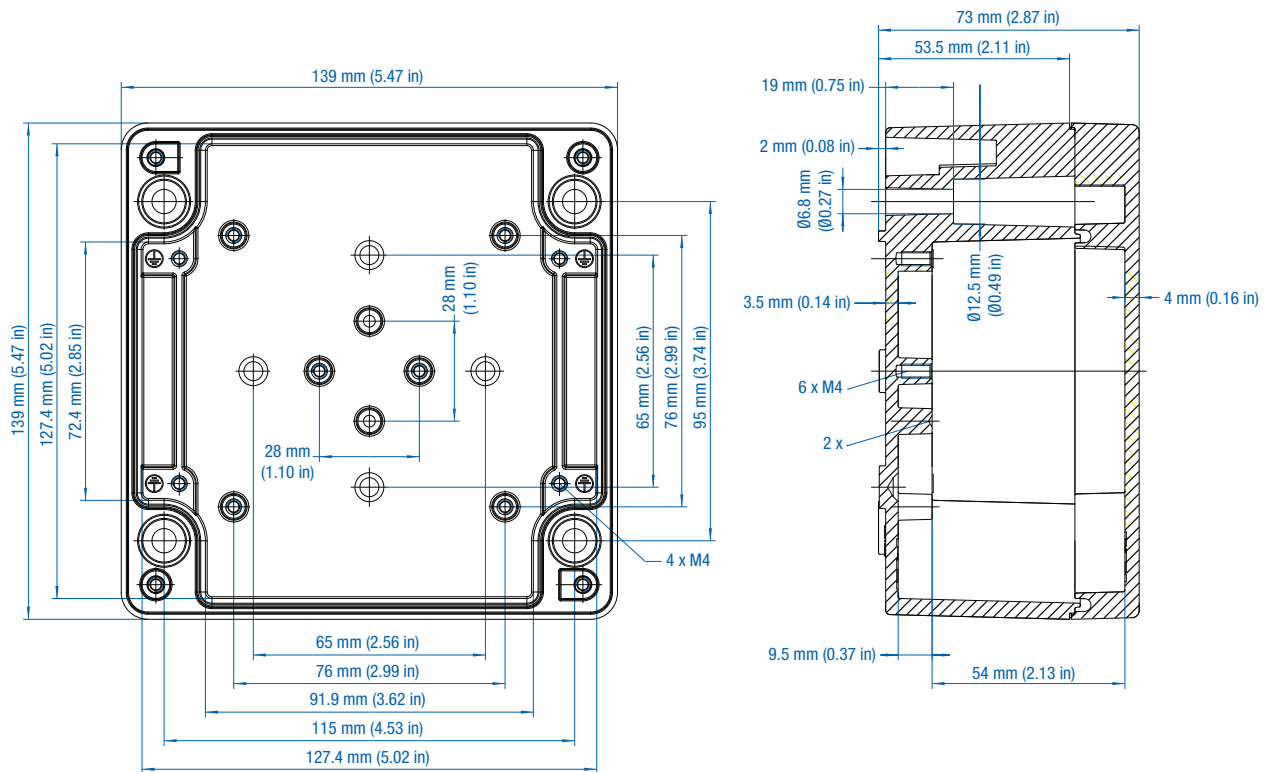

Accessories

Ordering Information	Cat. No.	Type	Std. Pk.
Mounting Plate (plastic)	195-004	TKMPI-1111	1
Mounting Plate (steel)	197-004	TKMPS-1111	1
DIN Rail TS 35 - 81 mm	198-081	TS35/81	1
DIN Rail TS 15 - 92 mm	197-092	TS15/92	1
Mounting Tab Kit - large	154-006	MT-AL2	1

Please refer to pages 149-152 for additional accessories and detailed information.