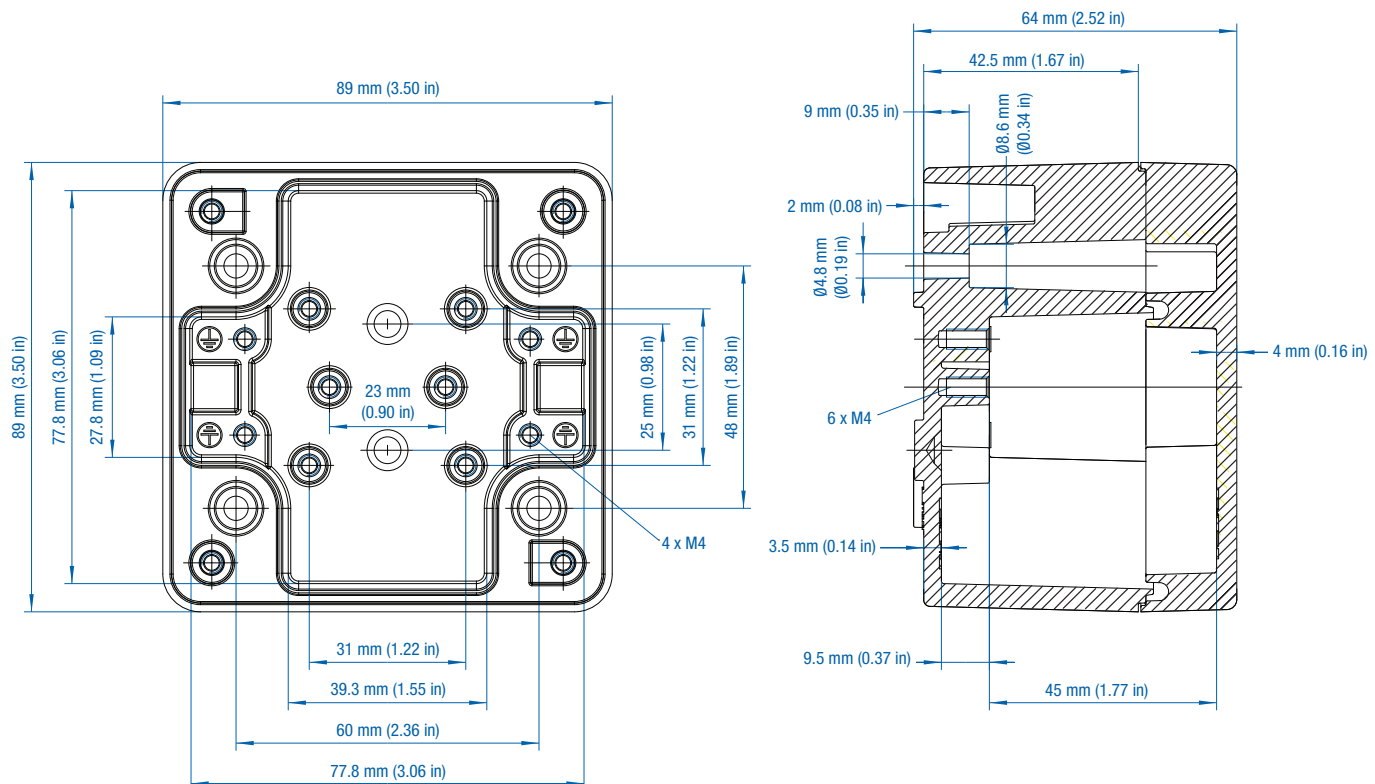

Accessories

Ordering Information	Cat. No.	Type	Std. Pk.
Mounting Plate (plastic)	195-001	TKMPI-77	1
Mounting Plate (steel)	197-001	TKMPS-77	1
DIN Rail TS15-49.5 mm	197-049	TS15/49.5	1
Mounting Tab Kit - small	154-004	MT-AL1	1

Please refer to pages 149-152 for additional accessories and detailed information.