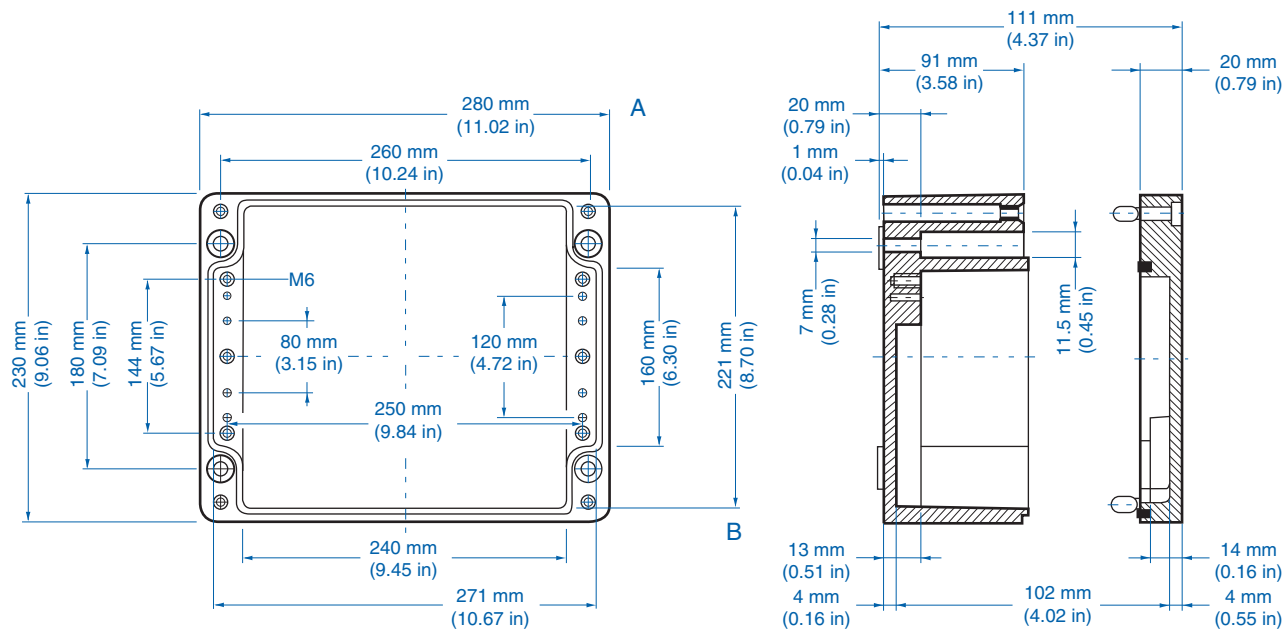

Accessories

Ordering Information	Cat. No.	Type	Std. Pk.
Mounting Plate	155-015	ALMPS-2823	1
Hinge Kit Set	154-210	HK-AL	1
DIN Rail TS 35 - 35 x 266mm	162-015	TS35/266	1
Mounting Tab Kit - large	154-006	MT-AL2	1

Please refer to pages 149-152 for additional accessories and detailed information.