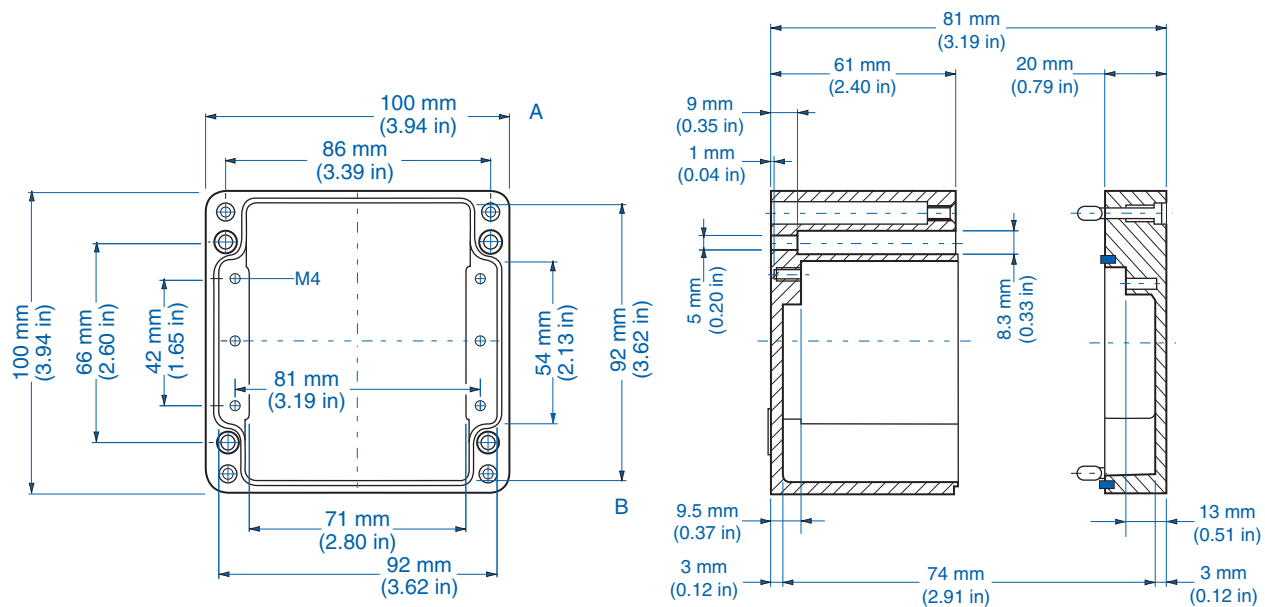

Accessories

Ordering Information	Cat. No.	Type	Std. Pk.
Mounting Plate	155-008	ALMPS-1010	1
Hinge Kit Set	154-210	HK-AL	1
Mounting Tab Kit - small	154-004	MT-AL1	1

Please refer to pages 149-152 for additional accessories and detailed information.