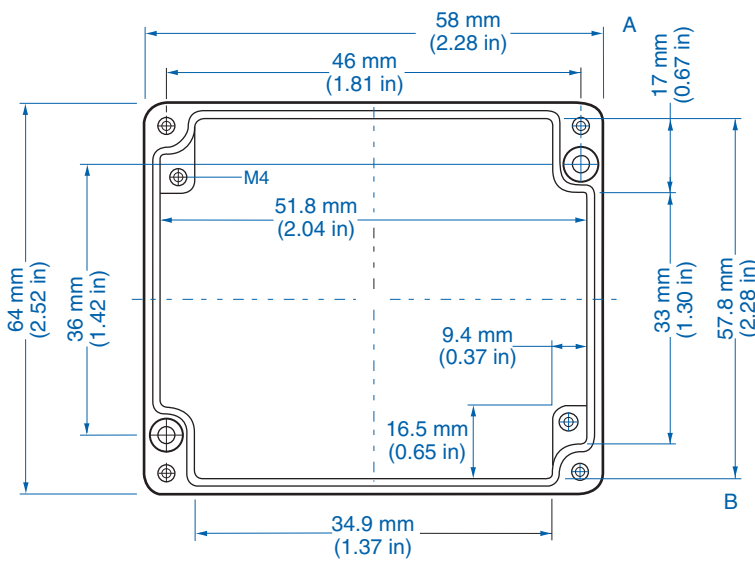

External Mounting Tabs*

Sample Application

* sold separately

AL 55-3 – Aluminum – 50 x 45 mm (1.97 x 1.77 in.)

Standard Features

- **Protection Level:** IP66
- **Technical:** Smooth Sidewalls
- **Enclosure Material:** Cast Aluminum, Al Si 12
- **Gasket Material:** Polyurethane
- **Temperature Range:** -35°C to 80°C (-31°F to 176°F)
- **Color:** Silver Gray, RAL 7001
- **Accessories:** See section below

Standard Features

- **Protection Level:** IP66
- **Technical:** Smooth Sidewalls
- **Enclosure Material:** Cast Aluminum, Al Si 12
- **Gasket Material:** Polyurethane
- **Temperature Range:** -35°C to 80°C (-31°F to 176°F)
- **Color:** Silver Gray, RAL 7001
- **Accessories:** See section below

Aluminum

| Ordering Information | Cat. No. | Type | Length | Dimensions mm (in) | | Std. Pk. |
|----------------------|----------|---------|-----------------|--------------------|-----------------|----------|
| | | | | Width | Height | |
| Enclosure | 150-002 | AL 66-3 | 64 mm (2.52 in) | 58 mm (2.28 in) | 34 mm (1.34 in) | 1 |

AL 1006-3 – Aluminum – 98 x 64 mm (3.86 x 2.52 in.)

Standard Features

- **Protection Level:** IP66
- **Technical:** Smooth Sidewalls
- **Enclosure Material:** Cast Aluminum, Al Si 12
- **Gasket Material:** Polyurethane
- **Temperature Range:** -35°C to 80°C (-31°F to 176°F)
- **Color:** Silver Gray, RAL 7001
- **Accessories:** See section below