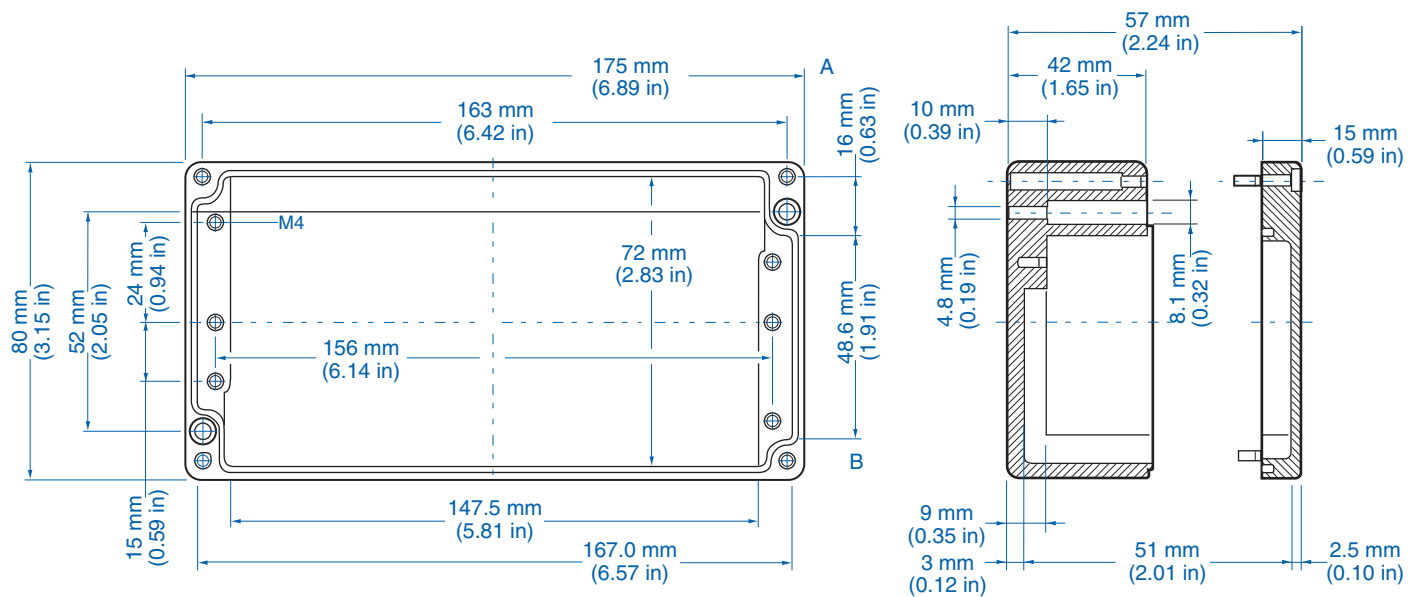

Accessories

Ordering Information	Cat. No.	Type	Std. Pk.
Mounting Plate	155-007	ALMPS-1808	1
Mounting Tab Kit - small	154-004	MT-AL1	1

Please refer to pages 149-152 for additional accessories and detailed information.