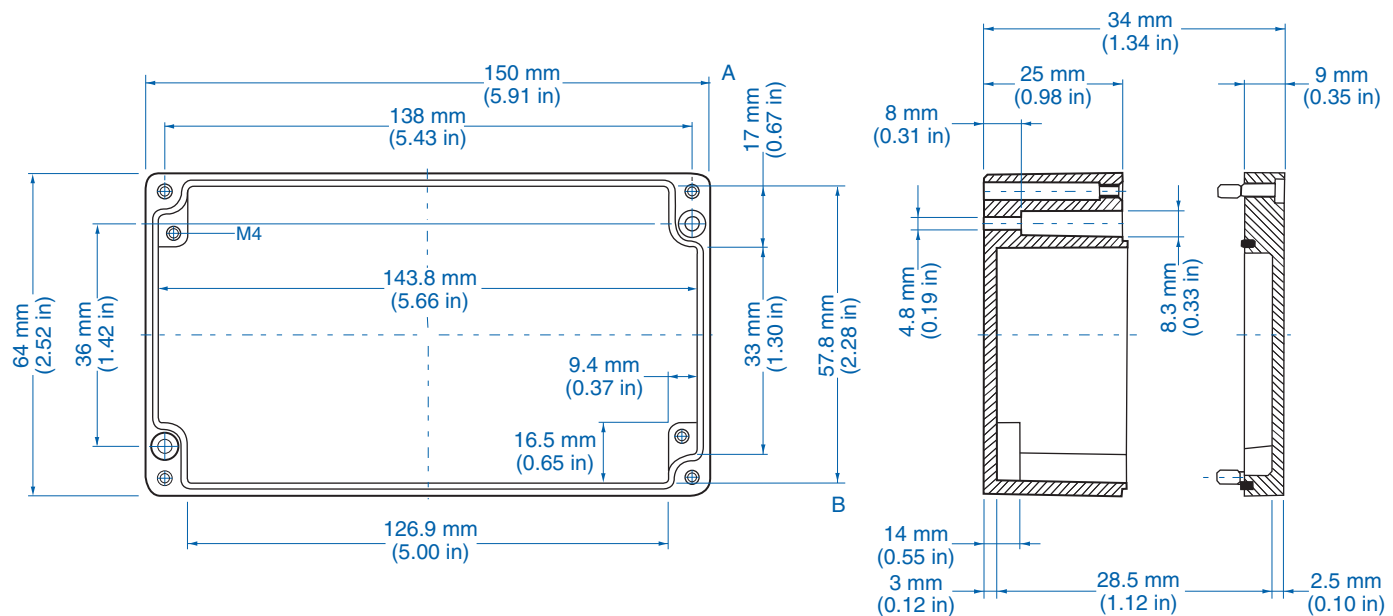

Accessories

Ordering Information	Cat. No.	Type	Std. Pk.
Mounting Tab Kit- small	154-004	MT-AL1	1

Please refer to pages 149-152 for additional accessories and detailed information.